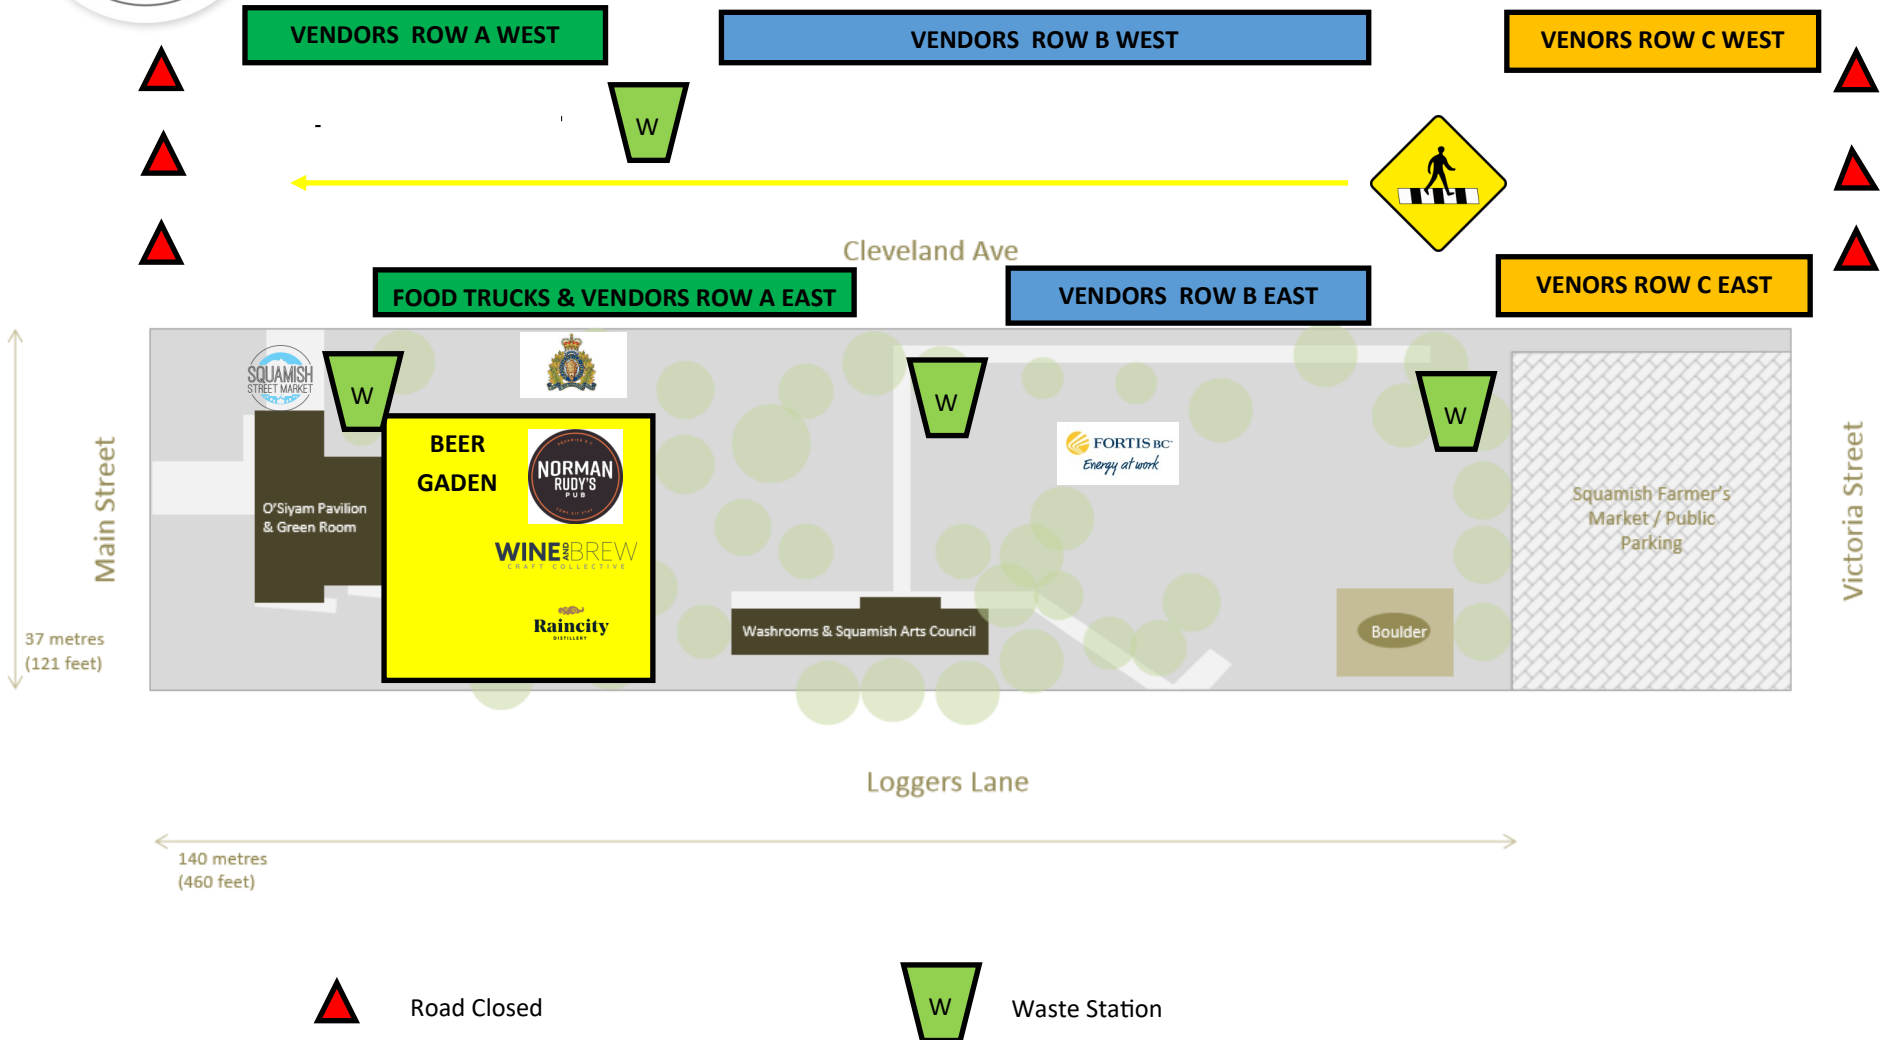

JUNCTION & O'SIYAM PAVILION PARK: Site Plan

Sunday July 31, 2022

VENDOR LOCATIONS

Sunday, July 31, 2022

SOUTH TO NORTH

FOOD ALLEY VENDORS (ROW A EAST)

1. The Island Oasis
2. The Island Oasis
3. Carte Diem
4. Carte Diem
5. Iron Dog Books
6. Iron Dog Books
7. Mukasi's Coffee Roaster

BEER & CIDER GARDEN

1. Norman Rudy's
2. Wine and Brew
3. Raincity Distillery

ARRIVAL SCHEDULE:

Sunday, July 31, 2022

1. Please come at the time indicated below to help ease the traffic flow & set up time. If you arrive early, please park elsewhere to wait for your time slot to come in.
2. Respect and follow the instructions of the traffic controller to unload at assigned spot.
3. **After unloading, please park your vehicles at the School Board Office or on Second Avenue. Be aware of the marked bike lanes**
4. Vendors must remain open until 5 PM.

5. Enter at south end of site from Main Street & Cleveland Ave.

Please enter site via Second Avenue and turn left onto Main

LOAD IN AT 9:00 AM

- **FOOD ALLEY VENDORS (ROW A EAST)**

LOAD IN AT 9:00 AM

- **BEER & CIDER GARDEN**

LOAD IN AT 10:15 AM

- **VENDORS: ROW A WEST**

STREET WILL BE CLOSED TO TRAFFIC FROM

10:45 AM – 6 PM